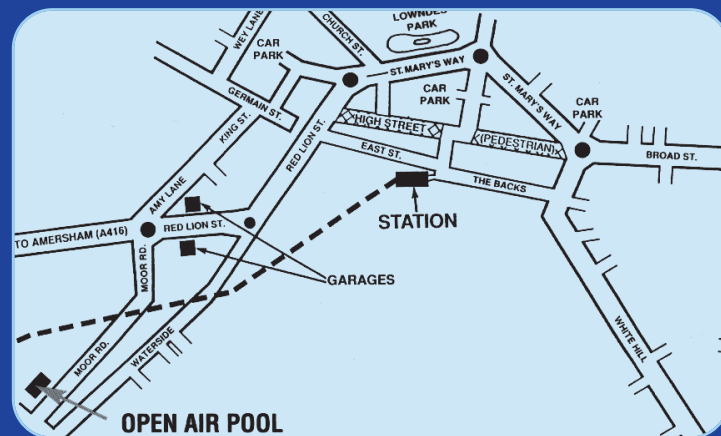

www.cheshamoorfitness.org.uk

HOW TO FIND THE POOL

PARKING
 There is free parking on The Moor, adjacent to the pool.

BY RAIL
 London Underground (Metropolitan Line) to Chesham Station. The Pool is approximately 15 minutes away by foot.