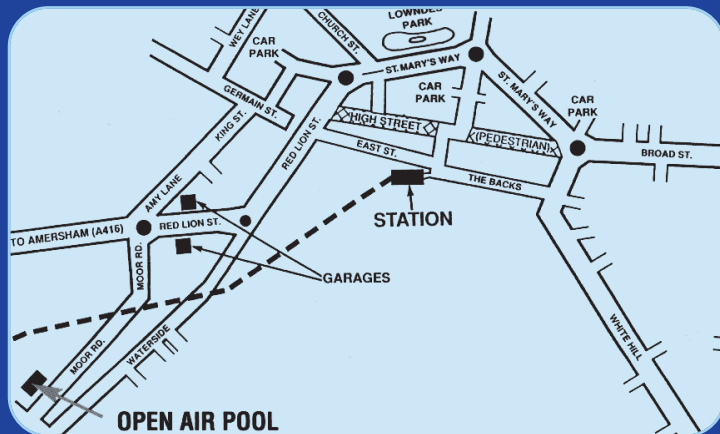

## HOW TO FIND THE POOL

**PARKING**  
There is free parking on The Moor, adjacent to the pool.

**BY RAIL**  
London Underground (Metropolitan Line) to Chesham Station. The Pool is approximately 15 minutes away by foot.